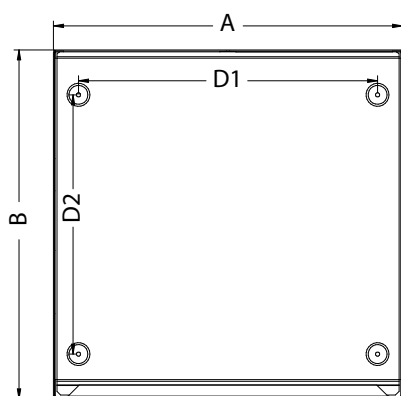

4

RUBIN LOOK LED SMOOTH COMPACT

Wymiary / Abmessungen

Φ [mm]	A (mm)	B (mm)	H (mm)	D1 (mm)	D2 (mm)
2500/3000/4000	365	365	50	190	220

RUBIN LOOK LED SMOOTH COMPACT	12 W	LED	2500	<input type="checkbox"/>
RUBIN LOOK LED SMOOTH COMPACT	18 W	LED	3000	<input type="checkbox"/>
RUBIN LOOK LED SMOOTH COMPACT	25 W	LED	4000	<input type="checkbox"/>